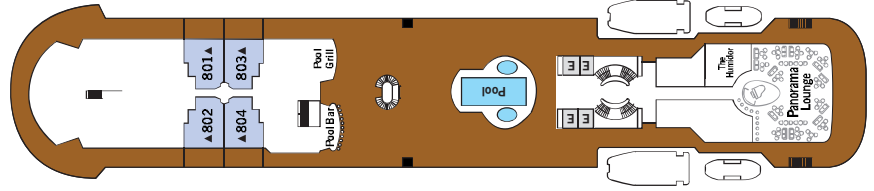

DECK PLANS — Silver Wind

DECK 4

DECK 5

DECK 6

DECK 7

DECK 8

DECK 9

REFRESHMENT HIGHLIGHTS:

- Stunning ocean-view Spa and Fitness Centre (Deck 9)
- Observation Lounge (Deck 9)
- Eight new suites (Decks 7 and 8)
- Flat screen televisions

SPECIFICATIONS

OWNERS SUITE	■
GRAND SUITE	■
ROYAL SUITE	■
SILVER SUITE	■
MEDALLION SUITE	■
MIDSHIP VERANDA SUITE	■
VERANDA SUITE	■
VISTA SUITE	■
CREW	212
OFFICERS	Italian
GUESTS	298
TONNAGE	17400
LENGTH	514.14 Feet
WIDTH	70.62 Feet
SPEED	20.5 Knots
PASSENGER DECKS	6
3RD GUEST CAPACITY	▲
HANDICAP SUITES	640, 643
BUILT	1994 / 1986
HULL SIGNIFY	Beharines