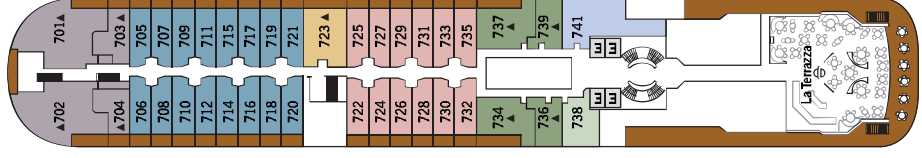

DECK PLANS — Silver Wind

DECK 4

DECK 5

DECK 6

DECK 7

DECK 8

DECK 9

REFRESHMENT HIGHLIGHTS:

- Stunning ocean-view Spa and Fitness Centre (Deck 9)
- Observation Lounge (Deck 9)
- Eight new suites (Decks 7 and 8)
- Flat screen televisions

SPECIFICATIONS

OWNERS SUITE	■
GRAND SUITE	■
ROYAL SUITE	■
SILVER SUITE	■
MEDALLION SUITE	■
MIDSHIP VERANDA SUITE	■
VERANDA SUITE	■
VISTA SUITE	■
CREW	212
OFFICERS	Italian
GUESTS	298
TONNAGE	17400
LENGTH	514.14 Feet
WIDTH	70.62 Feet
SPEED	20.5 Knots
PASSENGER DECKS	6
3RD GUEST CAPACITY	▲
HANDICAP SUITES	640, 643
BUILT	1994 / 1986
HULL SIGNIFY	Beharines