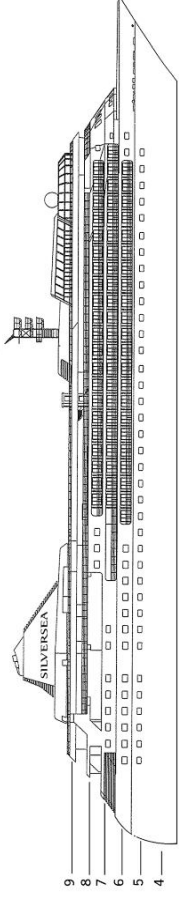

DECK PLANS — Silver Wind

DECK 4

DECK 5

DECK 6

DECK 7

DECK 8

DECK 9

REFRESHMENT HIGHLIGHTS:

- Stunning ocean-view Spa and Fitness Centre (Deck 9)
- Observation Lounge (Deck 9)
- Eight new suites (Decks 7 and 8)
- Flat screen televisions

SPECIFICATIONS

OWNERS SUITE	■
GRAND SUITE	■
ROYAL SUITE	■
SILVER SUITE	■
MEDALLION SUITE	■
MIDSHIP VERANDA SUITE	■
VERANDA SUITE	■
VISTA SUITE	■
CREW	212
OFFICERS	Italian
GUESTS	298
TONNAGE	17400
LENGTH	514.14 Feet
WIDTH	70.62 Feet
SPEED	20.5 Knots
PASSENGER DECKS	6
3RD GUEST CAPACITY	▲
HANDICAP SUITES	640, 643
BUILT	1994 / 1986
HULL SIGNIFY	Beharines