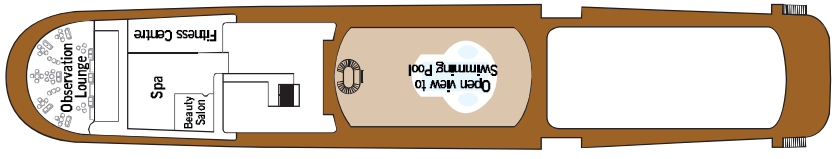

DECK PLANS — Silver Wind

DECK 4

DECK 5

DECK 6

DECK 7

DECK 8

DECK 9

REFRESHMENT HIGHLIGHTS:

- Stunning ocean-view Spa and Fitness Centre (Deck 9)
- Observation Lounge (Deck 9)
- Eight new suites (Decks 7 and 8)
- Flat screen televisions

SPECIFICATIONS

OWNERS SUITE	■
GRAND SUITE	■
ROYAL SUITE	■
SILVER SUITE	■
MEDALLION SUITE	■
MIDSHIP VERANDA SUITE	■
VERANDA SUITE	■
VISTA SUITE	■
CREW	212
OFFICERS	Italian
GUESTS	298
TONNAGE	17400
LENGTH	514.14 Feet
WIDTH	70.62 Feet
SPEED	20.5 Knots
PASSENGER DECKS	6
3RD GUEST CAPACITY	▲
HANDICAP SUITES	640, 643
BUILT	1994 / 1986
HULL SIGNIFY	Beharines