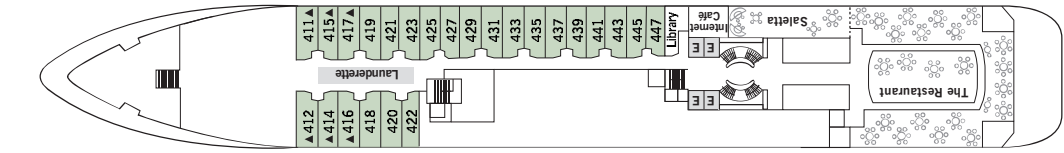

DECK PLANS — Silver Wind

DECK 4

DECK 5

DECK 6

DECK 7

DECK 8

DECK 9

REFRESHMENT HIGHLIGHTS:

- Stunning ocean-view Spa and Fitness Centre (Deck 9)
- Observation Lounge (Deck 9)
- Eight new suites (Decks 7 and 8)
- Flat screen televisions

SPECIFICATIONS

OWNERS SUITE	■
GRAND SUITE	■
ROYAL SUITE	■
SILVER SUITE	■
MEDALLION SUITE	■
MIDSHIP VERANDA SUITE	■
VERANDA SUITE	■
VISTA SUITE	■
CREW	212
OFFICERS	Italian
GUESTS	298
TONNAGE	17400
LENGTH	514.14 Feet
WIDTH	70.62 Feet
SPEED	20.5 Knots
PASSENGER DECKS	6
3RD GUEST CAPACITY	▲
HANDICAP SUITES	640, 643
BUILT	1994 / 1986
HULL SIGNIFY	Beharines