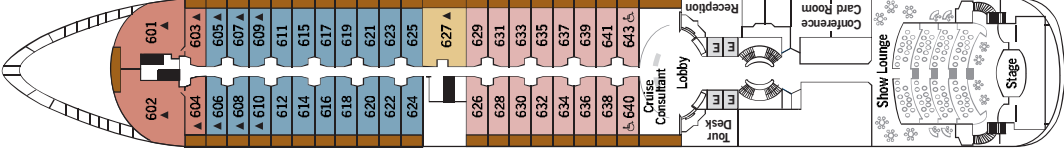

DECK PLANS — Silver Wind

DECK 4

DECK 5

DECK 6

DECK 7

DECK 8

DECK 9

REFRESHMENT HIGHLIGHTS:

- Stunning ocean-view Spa and Fitness Centre (Deck 9)
- Observation Lounge (Deck 9)
- Eight new suites (Decks 7 and 8)
- Flat screen televisions

SPECIFICATIONS

OWNERS SUITE	■
GRAND SUITE	■
ROYAL SUITE	■
SILVER SUITE	■
MEDALLION SUITE	■
MIDSHIP VERANDA SUITE	■
VERANDA SUITE	■
VISTA SUITE	■
CREW	212
OFFICERS	Italian
GUESTS	298
TONNAGE	17400
LENGTH	514.14 Feet
WIDTH	70.62 Feet
SPEED	20.5 Knots
PASSENGER DECKS	6
3RD GUEST CAPACITY	▲
HANDICAP SUITES	640, 643
BUILT	1994 / 1986
HULL SIGNIFY	Beharines