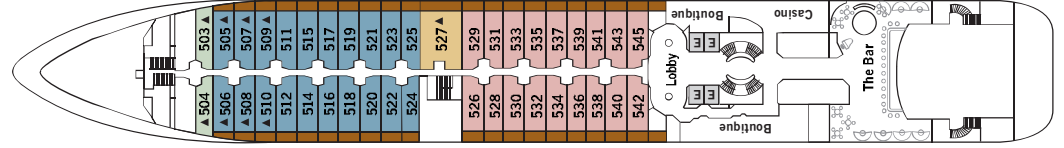

DECK PLANS — Silver Wind

DECK 4

DECK 5

DECK 6

DECK 7

DECK 8

DECK 9

REFRESHMENT HIGHLIGHTS:

- Stunning ocean-view Spa and Fitness Centre (Deck 9)
- Observation Lounge (Deck 9)
- Eight new suites (Decks 7 and 8)
- Flat screen televisions

SPECIFICATIONS

OWNERS SUITE	■
GRAND SUITE	■
ROYAL SUITE	■
SILVER SUITE	■
MEDALLION SUITE	■
MIDSHIP VERANDA SUITE	■
VERANDA SUITE	■
VISTA SUITE	■
CREW	212
OFFICERS	Italian
GUESTS	298
TONNAGE	17400
LENGTH	514.14 Feet
WIDTH	70.62 Feet
SPEED	20.5 Knots
PASSENGER DECKS	6
3RD GUEST CAPACITY	▲
HANDICAP SUITES	640, 643
BUILT	1994 / 1986
HULL SIGNIFY	Beharines